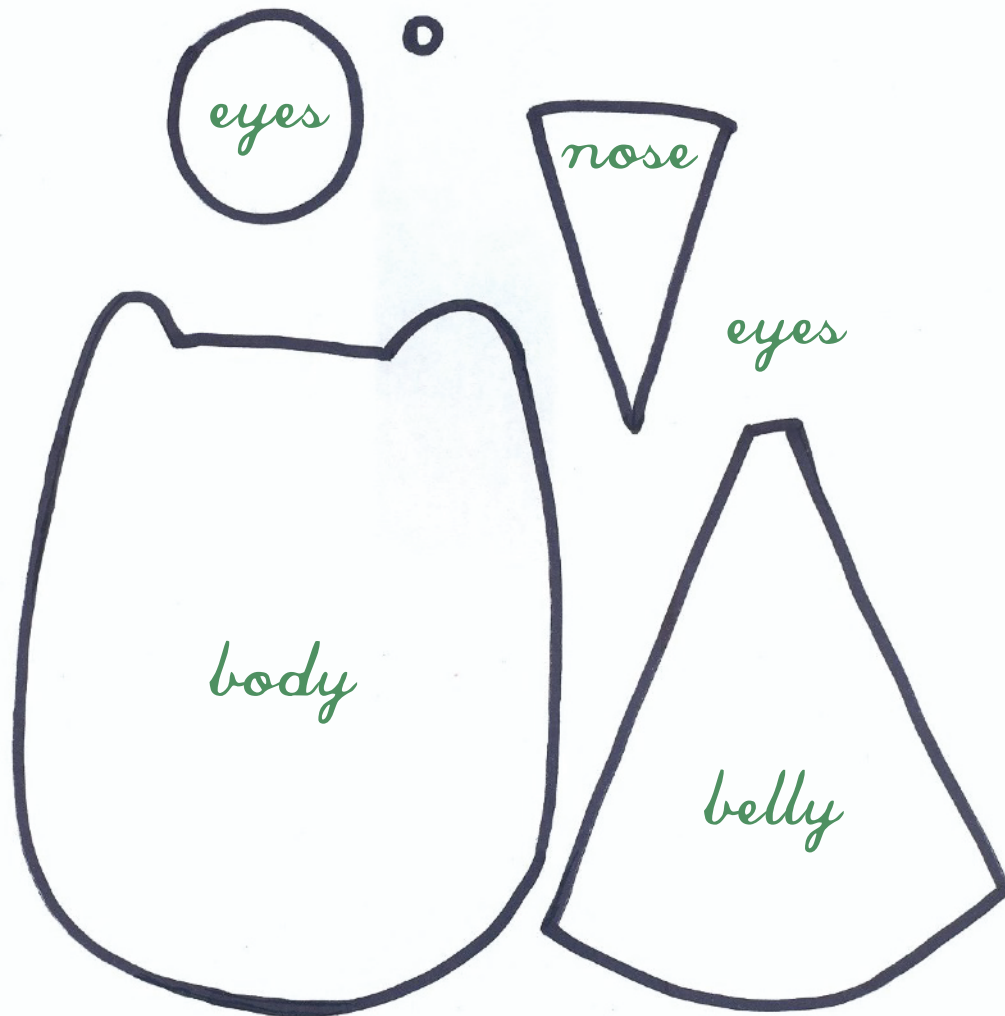

CUTE OWL ORNAMENT *pattern*

BY
MAYI
CARLES

THIS PROJECT WAS SPECIALLY CREATED FOR HEARTMADE BLOG BY MAYI CARLES.
PLEASE DO NOT REPRODUCE OR DISTRIBUTE WITHOUT PERMISSION.
WWW.MAYICARLES.COM